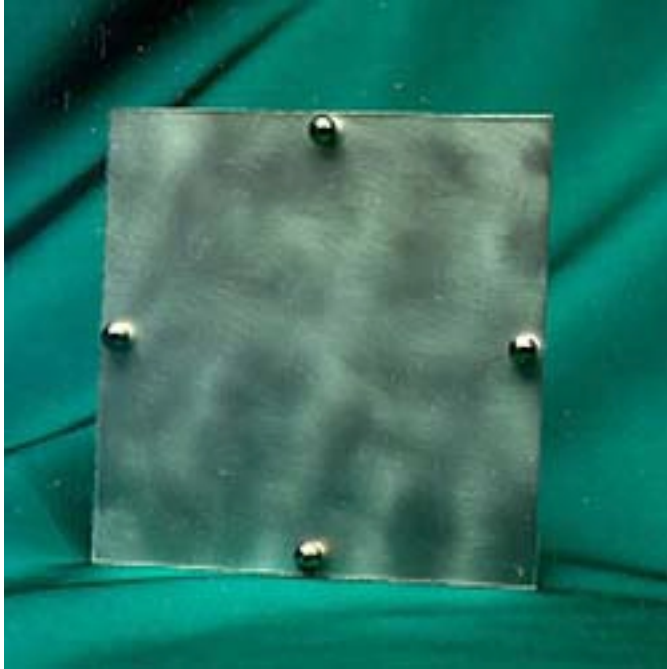

Sits on most any flat surface with use of pictured stand-off extension

- ◆ **Brushed-flat finish (both sides brushed)**
- ◆ **Nickel plated brass hardware**
- ◆ **Standard size is 6"x6" (usable space is 5-1/4" x 5-1/4")**
- ◆ **Custom sizes are available by special order**
- ◆ **\$19.95 each. *For quantities over 50, please contact for discount pricing***