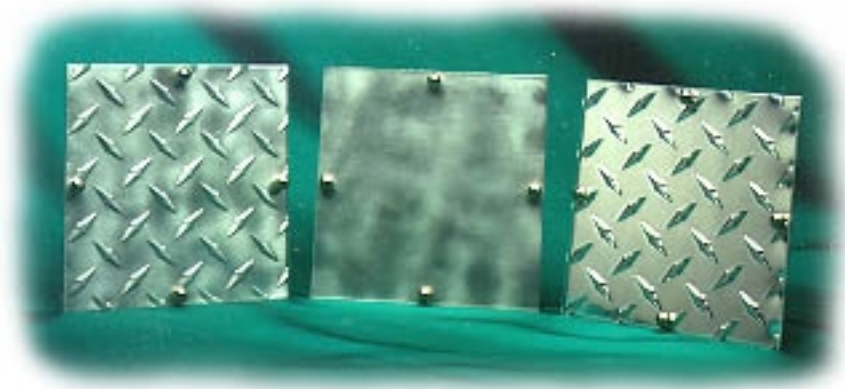

Novo Cupido

*Wholesale Ready-Made Metal Desktop Picture Frames
HAND-MADE!*

We hand-make unique, ready-made metal desktop picture frames.

These unique hand-made, metal ready-made picture frames are aesthetically pleasing no matter which direction one views the frame. They sit upright on any relatively flat surface.

All frames are hand-fashioned with quality materials. Most manufacturers would skimp on the quality of the back-side of the frame ... but, not at NovoCupido ... we brush-finish the back side of all frames.

All frames are only manufactured in the size of 6" x 6". Special sizes can also be ordered. If you have a request for a particular size, please contact us.

Many purchase these picture frames for the aesthetically pleasing art of the frame itself ... and, some even use them as picture frames!

Sits on most any flat surface with use of pictured stand-off extension

- ◆ **Brushed-flat finish (both sides brushed)**
- ◆ **Nickel plated brass hardware**
- ◆ **Standard size is 6"x6" (usable space is 5-1/4" x 5-1/4")**
- ◆ **Custom sizes are available by special order**
- ◆ **\$19.95 each. *For quantities over 50, please contact for discount pricing***