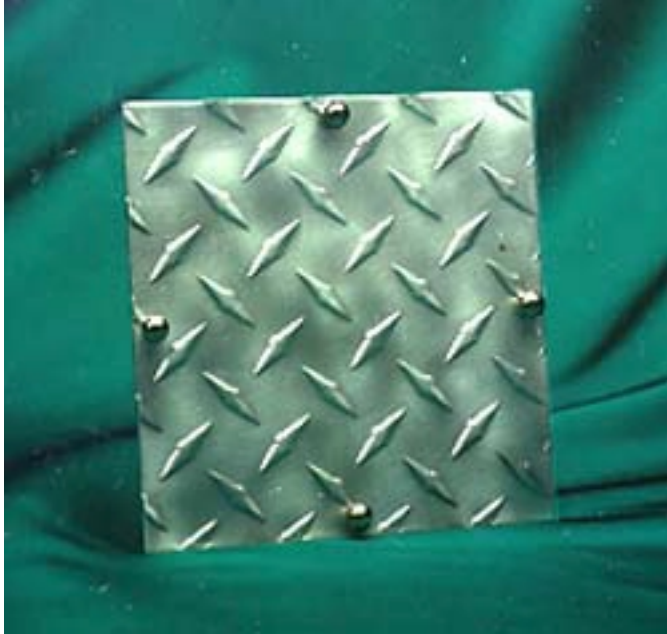

Novo Cupido

*Wholesale Hand-Made Brushed Metal Tread-Plate
Ready-Made Desktop Picture Frame*

Sits on most any flat surface with use of pictured stand-off extension

- **Brushed tread-plate finish (both sides brushed)**
- **Nickel plated brass hardware**
- **Standard size is 6"x6" (usable space is 5-1/4" x 5-1/4")**
- **Custom sizes are available by special order**
- **$19.95 each. For quantities over 50, please contact for discount pricing**

The frame sits upright on any relatively smooth surface by use of a stand-off extension. Items can be sandwiched between the aluminum and the piece of clear, scratch-resistant acrylic. To insert an item, loosen or disassemble the frame by unscrewing the nickel plated brass nuts that hold the acrylic to the metal frame.

Novo Cupido

2631 Eastwood Ln.
Round Rock, TX 78664
T: 512/970-8347

www.premadeframes.com