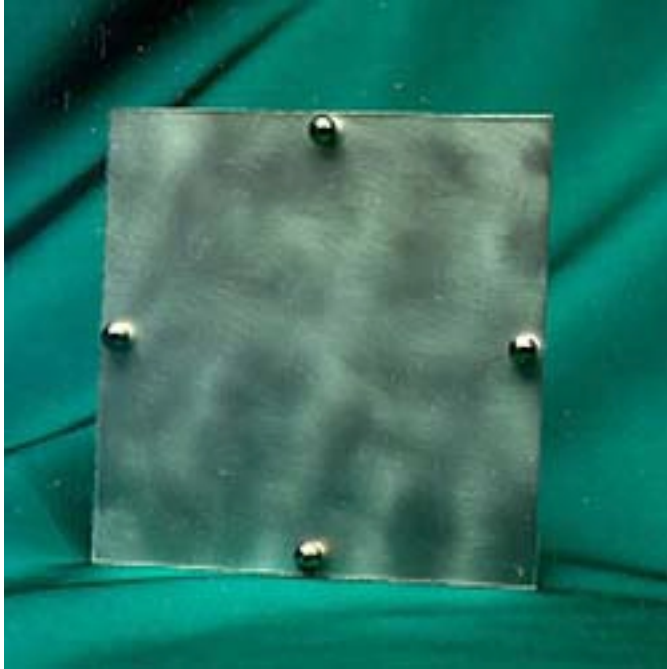

Sits on most any flat surface with use of pictured stand-off extension

- ◆ **Brushed-flat finish (both sides brushed)**
- ◆ **Nickel plated brass hardware**
- ◆ **Standard size is 6"x6" (usable space is 5-1/4" x 5-1/4")**
- ◆ **Custom sizes are available by special order**
- ◆ **Wholesale Price: \$9.95 Each. *Suggested Retail: \$19.95 to \$36.00***