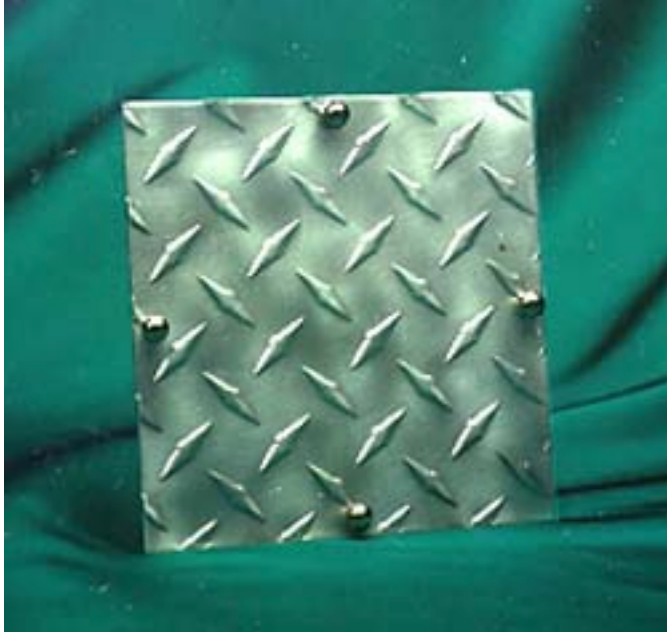

Novo Cupido

*Wholesale Hand-Made Brushed Metal Tread-Plate
Ready-Made Desktop Picture Frame*

Sits on most any flat surface with use of pictured stand-off extension

- **Brushed tread-plate finish (both sides brushed)**
- **Nickel plated brass hardware**
- **Standard size is 6"x6" (usable space is 5-1/4" x 5-1/4")**
- **Custom sizes are available by special order**
- **Wholesale Price: $9.95 Each. *Suggested Retail: $19.95 to $36.00***

The frame sits upright on any relatively smooth surface by use of a stand-off extension. Items can be sandwiched between the aluminum and the piece of clear, scratch-resistant acrylic. To insert an item, loosen or disassemble the frame by unscrewing the nickel plated brass nuts that hold the acrylic to the metal frame.

Novo Cupido

2631 Eastwood Ln.
Round Rock, TX 78664
T: 512/970-8347

www.premadeframes.com