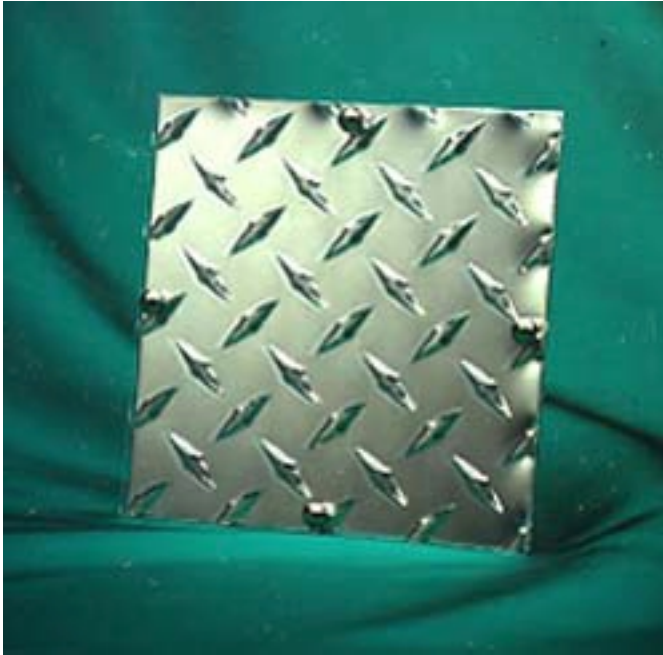

Novo Cupido

*Wholesale Hand-Made Bright Metal Tread-Plate
Ready-Made Desktop Picture Frame*

Sits on most any flat surface with use of pictured stand-off extension

- **Bright tread-plate finish (back side is brushed)**
- **Nickel plated brass hardware**
- **Standard size is 6"x6" (usable space is 5-1/4" x 5-1/4")**
- **Custom sizes are available by special order**
- **Wholesale Price: $9.95 Each. *Suggested Retail:$19.95 to $36.00***

The frame sits upright on any relatively smooth surface by use of a stand-off extension. Items can be sandwiched between the aluminum and the piece of clear, scratch-resistant acrylic. To insert an item, loosen or disassemble the frame by unscrewing the nickel plated brass nuts that hold the acrylic to the metal frame.

Novo Cupido

2631 Eastwood Ln.
Round Rock, TX 78664
T: 512/970-8347

www.premadeframes.com