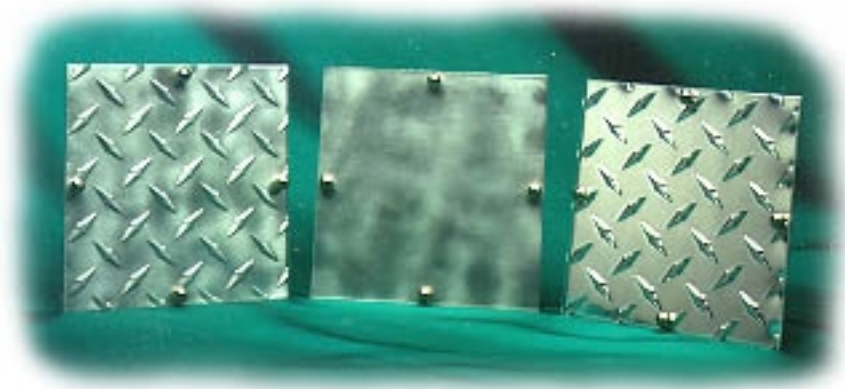

Novo Cupido

*Wholesale Ready-Made Metal Desktop Picture Frames
HAND-MADE!*

These wholesale frames are great for:

- Retail Picture Frame Stores
- Retail Specialty and Unique Gift Shops
- Photographers and Photography Outlets
- Corporate Gifts
- Event and Tradeshow Giveaways
- Party Gifts (place invitation in frames for a unique way to invite guests to event)

Many picture frame retailers enjoy selling these ready-made frames for \$36/each. ***That is over a 360% margin!***

Many customers who will purchase these picture frames do so for the aesthetically pleasing art of the frame itself ... and, some even use them as picture frames!

Sits on most any flat surface with use of pictured stand-off extension

- ◆ **Brushed-flat finish (both sides brushed)**
- ◆ **Nickel plated brass hardware**
- ◆ **Standard size is 6"x6" (usable space is 5-1/4" x 5-1/4")**
- ◆ **Custom sizes are available by special order**
- ◆ **Wholesale Price: \$9.95 Each. *Suggested Retail: \$19.95 to \$36.00***

The frame sits upright on any relatively smooth surface by use of a stand-off extension. Items can be sandwiched between the aluminum and the piece of clear, scratch-resistant acrylic. To insert an item, loosen or disassemble the frame by unscrewing the nickel plated brass nuts that hold the acrylic to the metal frame.